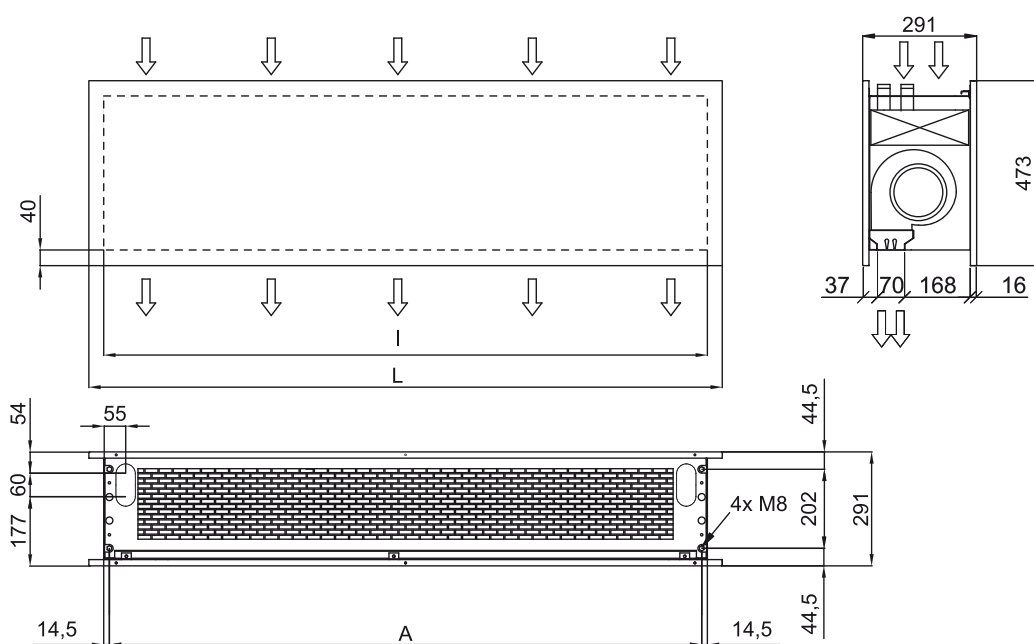

Model	(m ³ /h)	(m)
ZEN ECG 1000 VRV10-DA	5/8" - 3/8"	
ZEN ECG 1500 VRV13-DA	5/8" - 3/8"	
ZEN ECG 1500 VRV15-DA	5/8" - 3/8"	
ZEN ECG 2000 VRV20-DA	3/4" - 3/8"	
ZEN ECG 2000 VRV24-DA	3/4" - 3/8"	
ZEN ECG 2500 VRV25-DA	3/4" - 3/8"	
ZEN ECG 2500 VRV29-DA	7/8" - 3/8"	
ZEN ECG 3000 VRV25-DA	-	
ZEN ECG 3000 VRV29-DA	-	

Model	(m ³ /h)	(m)
ZEN ECG 1000 VRV10-DA	5/8" - 3/8"	
ZEN ECG 1500 VRV13-DA	5/8" - 3/8"	
ZEN ECG 1500 VRV15-DA	5/8" - 3/8"	
ZEN ECG 2000 VRV20-DA	3/4" - 3/8"	
ZEN ECG 2000 VRV24-DA	3/4" - 3/8"	
ZEN ECG 2500 VRV25-DA	3/4" - 3/8"	
ZEN ECG 2500 VRV29-DA	7/8" - 3/8"	

Dimensiuni

	L	I	A
Zen 1000	1220	1140	1115
Zen 1500	1620	1544	1515
Zen 2000	2120	2044	2015
Zen 2500	2620	2544	2515