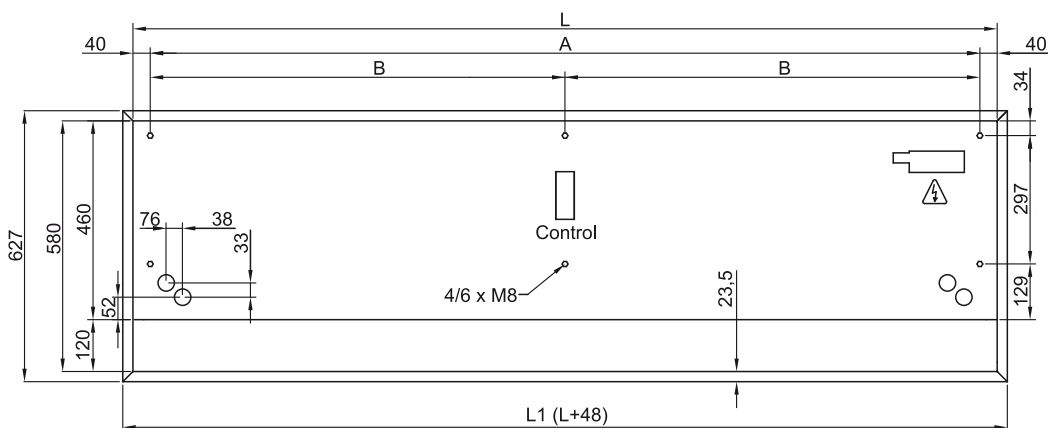

Model	(m <sup>3</sup> /h)	(m)
-------	---------------------	-----

RDAM ECM 1000 VRV8-DA	5/8" - 3/8"	
RDAM ECM 1500 VRV12-DA	5/8" - 3/8"	
RDAM ECM 2000 VRV16-DA	5/8" - 3/8"	
RDAM ECM 2000 VRV19-DA	3/4" - 3/8"	
RDAM ECM 2500 VRV21-DA	3/4" - 3/8"	
RDAM ECM 2500 VRV24-DA	3/4" - 3/8"	
RDAM ECG 1000 VRV10-DA	5/8" - 3/8"	
RDAM ECG 1500 VRV13-DA	5/8" - 3/8"	
RDAM ECG 1500 VRV15-DA	5/8" - 3/8"	
RDAM ECG 2000 VRV20-DA	3/4" - 3/8"	
RDAM ECG 2000 VRV24-DA	3/4" - 3/8"	
RDAM ECG 2500 VRV25-DA	3/4" - 3/8"	
RDAM ECG 2500 VRV29-DA	7/8" - 3/8"	

Dimensiuni

	L	L1	A	B
Recessed Dam 1000	1000	1048	920	-
Recessed Dam 1500	1500	1548	1420	710
Recessed Dam 2000	2000	2048	1920	960
Recessed Dam 2500	2500	2548	2420	1210