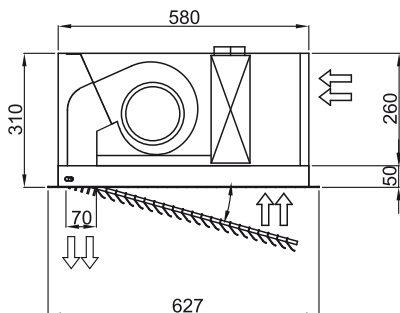

Model	(m <sup>3</sup> /h)	(m)
-------	---------------------	-----

RDAM ECM 1000 VRV8-DA	5/8" - 3/8"	
RDAM ECM 1500 VRV12-DA	5/8" - 3/8"	
RDAM ECM 2000 VRV16-DA	5/8" - 3/8"	
RDAM ECM 2000 VRV19-DA	3/4" - 3/8"	
RDAM ECM 2500 VRV21-DA	3/4" - 3/8"	
RDAM ECM 2500 VRV24-DA	3/4" - 3/8"	
RDAM ECG 1000 VRV10-DA	5/8" - 3/8"	
RDAM ECG 1500 VRV13-DA	5/8" - 3/8"	
RDAM ECG 1500 VRV15-DA	5/8" - 3/8"	
RDAM ECG 2000 VRV20-DA	3/4" - 3/8"	
RDAM ECG 2000 VRV24-DA	3/4" - 3/8"	
RDAM ECG 2500 VRV25-DA	3/4" - 3/8"	
RDAM ECG 2500 VRV29-DA	7/8" - 3/8"	

Dimensiuni

	L	L1	A	B
Recessed Dam 1000	1000	1048	920	-
Recessed Dam 1500	1500	1548	1420	710
Recessed Dam 2000	2000	2048	1920	960
Recessed Dam 2500	2500	2548	2420	1210